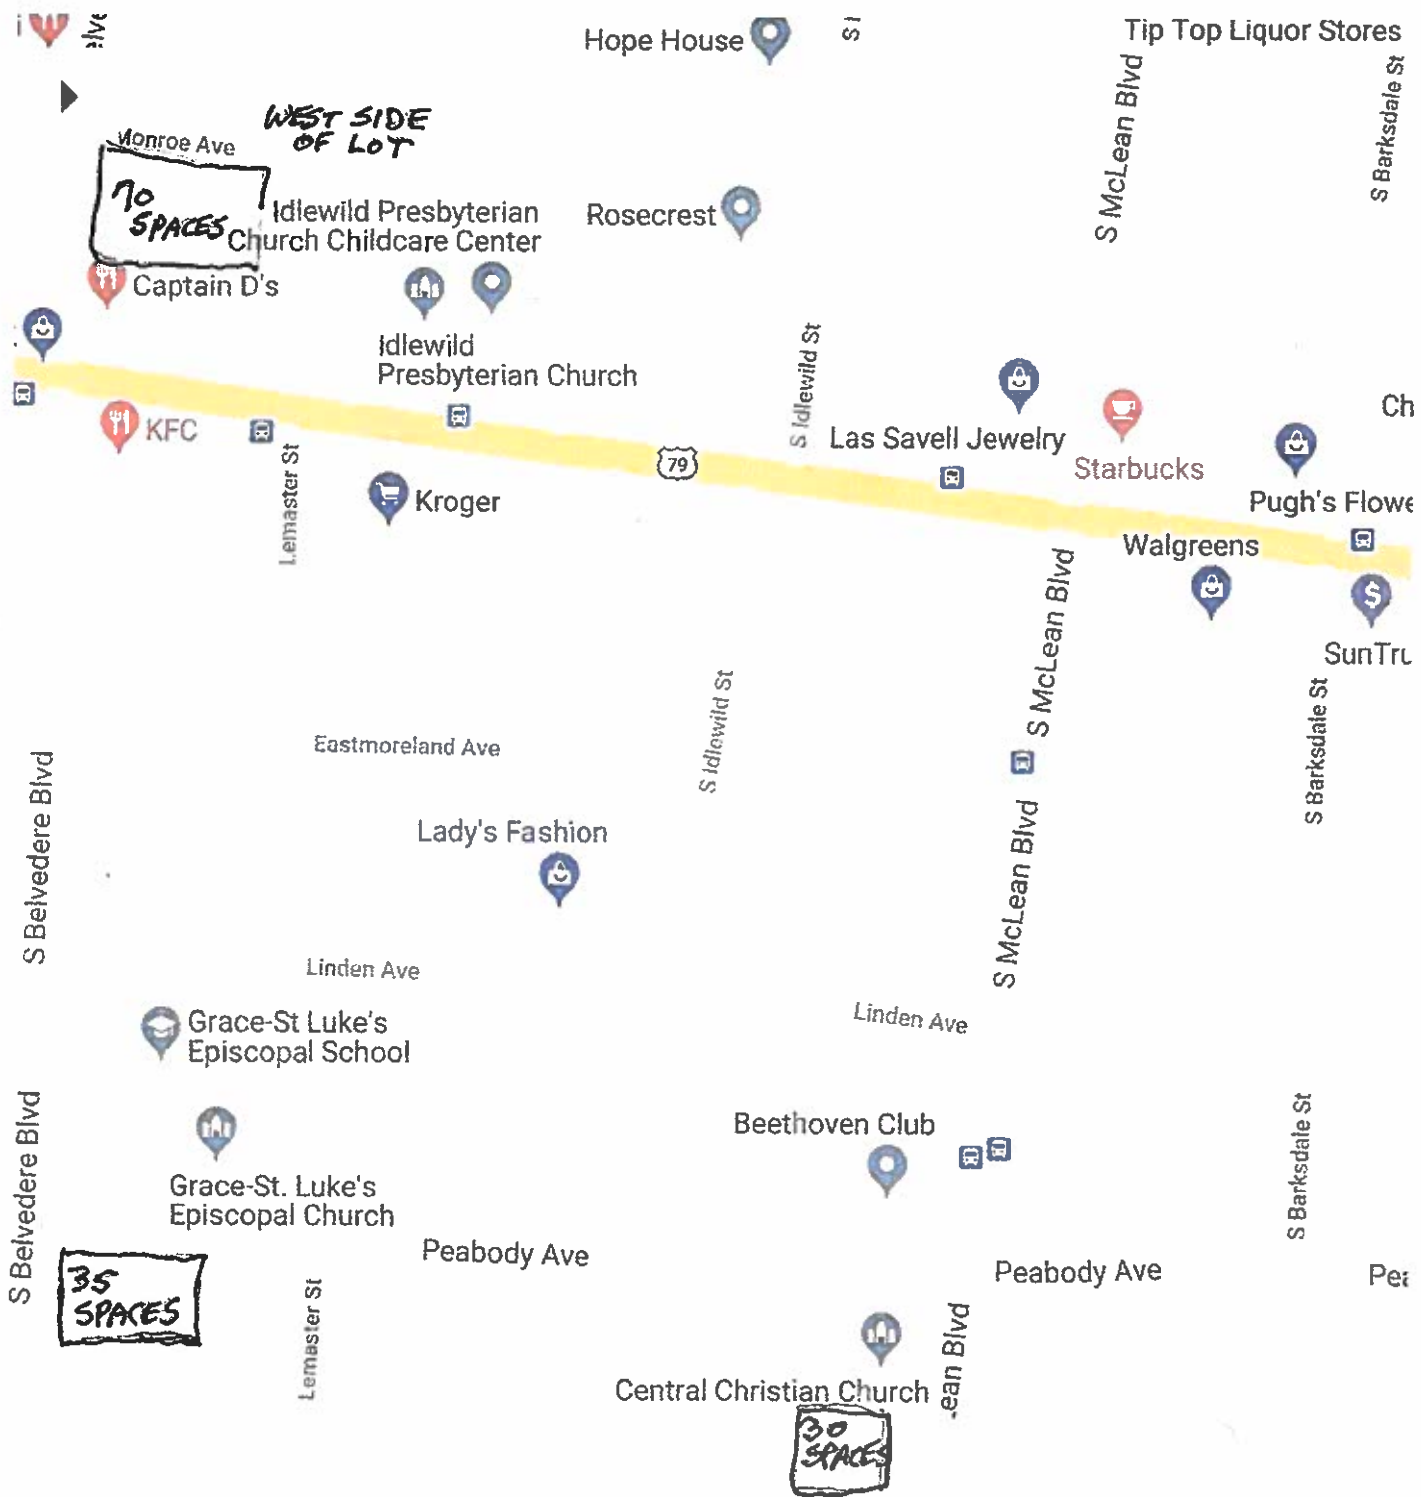

NOTES ON PARKING AT GRACE ST LUKE'S FOR DIOCESAN CONVENTION

- Parking will be available at GSL, but space is limited (35 spaces). In order to accommodate overflow, spaces will be available at Idlewild Presbyterian Church on Union Ave (70 spaces) and at Central Christian Church at Peabody and McLean (30 spaces). If feasible, please carpool or use Uber or Lyft.
- Please refer to enclosed map of area from location of lots and proximity to GSL.
- When parking in lots and if you choose to walk to GSL, please use crosswalks at traffic lights at Belvedere and Peabody, Belvedere and Union and Peabody at McLean.
- There will be a shuttle to transport attendees from Idlewild and Central Church lots and will make a continuous loop from lots to GSL beginning at 7am until 9am Friday and Saturday, from 4pm to 6pm Friday and from 2pm to 4pm Saturday.
- There will also be signage and security at each lot during the morning and afternoon hours.

Google